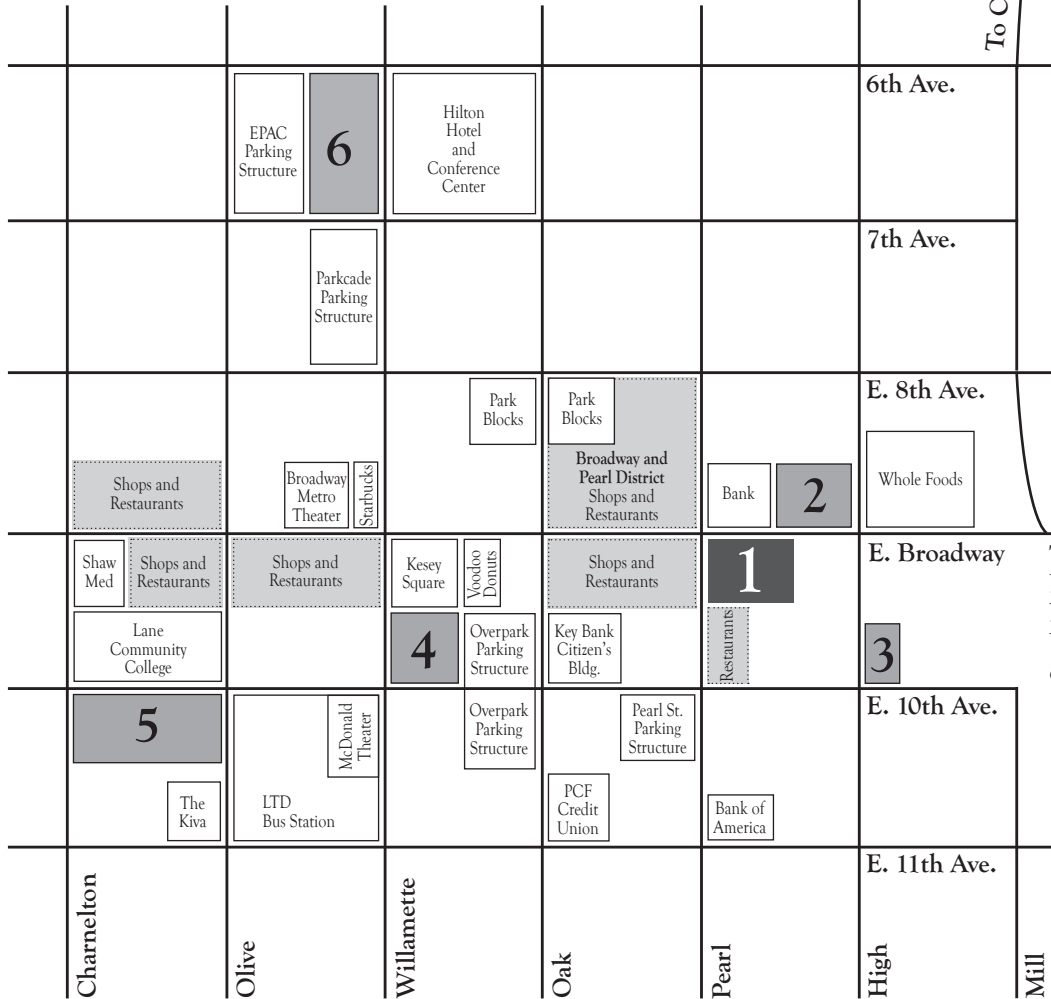

↑ NORTH

To Willamette River walking and bike path,  
and Campbell Senior Center

To Coburg Rd.

1 Eugene Hotel Retirement Community

2 John G. Shedd Institute for the Arts

3 Osher Lifelong Learning Institute

4 Downtown Athletic Club

5 Eugene Public Library

6 Hult Center for the Performing Arts

To Franklin Blvd. and University of Oregon